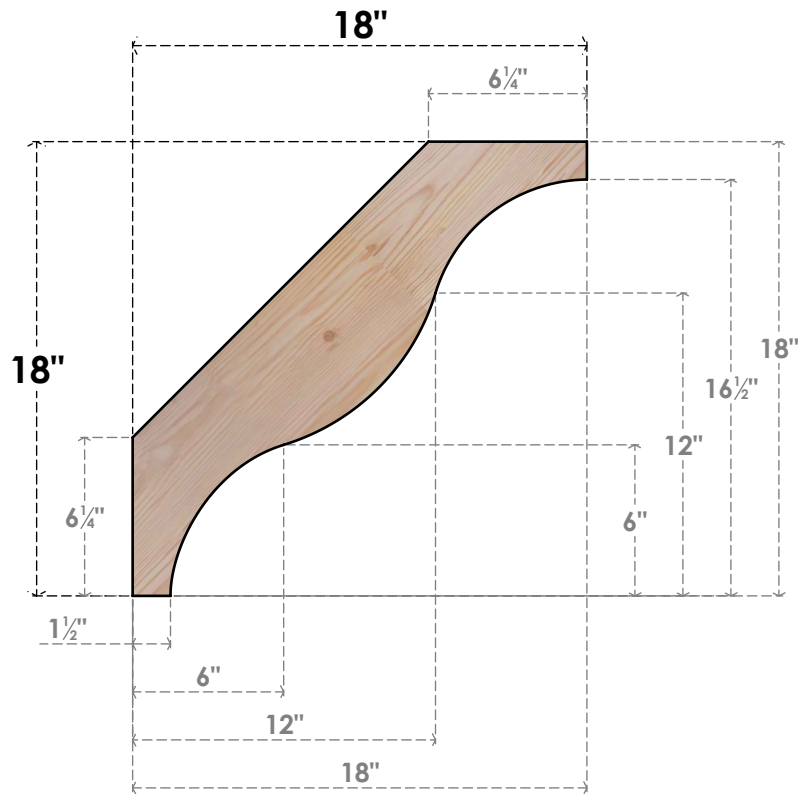

BRC04X18X18FST00SDF

3 1/2"W X 18"D X 18"H FUNSTON SMOOTH BRACE, DOUGLAS FIR

SIDE

FRONT

EKENA MILLWORK
 2300 WEST MAIN ST.
 CLARKSVILLE, TX 75426
 TOLL FREE: 866-607-0453
 WWW.EKENAMILLWORK.COM

NOTES

1. INSTALLATION TO BE COMPLETED IN ACCORDANCE WITH MANUFACTURER'S SPECIFICATIONS.
2. DRAWING MAY NOT BE TO SCALE
3. THIS DRAWING IS INTENDED FOR DESIGN AND PLANNING PURPOSES ONLY.
4. ALL INFORMATION CONTAINED HEREIN WAS CURRENT AT THE TIME OF DEVELOPMENT BUT MUST BE REVIEWED AND APPROVED BY THE PRODUCT MANUFACTURER TO BE CONSIDERED ACCURATE.
5. PRODUCTS ARE NOT KILN DRIED. THIS ITEM IS UNIQUE AND WILL CONTAIN THE NATURAL VARIATIONS THAT THE WOOD SPECIES OFFERS. THIS MAY RESULT IN VARIATIONS UP TO 1/4"