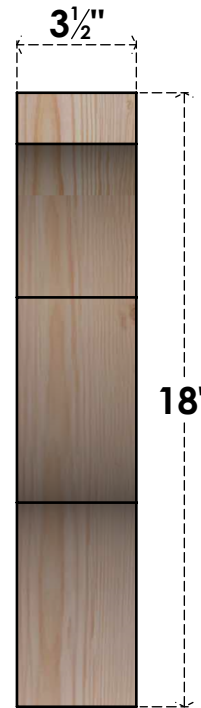

BRC04X18X18FST00SDF

3 1/2"W X 18"D X 18"H FUNSTON SMOOTH BRACE, DOUGLAS FIR

SIDE

FRONT

EKENA MILLWORK
 2300 WEST MAIN ST.
 CLARKSVILLE, TX 75426
 TOLL FREE: 866-607-0453
 WWW.EKENAMILLWORK.COM

NOTES

1. INSTALLATION TO BE COMPLETED IN ACCORDANCE WITH MANUFACTURER'S SPECIFICATIONS.
2. DRAWING MAY NOT BE TO SCALE
3. THIS DRAWING IS INTENDED FOR DESIGN AND PLANNING PURPOSES ONLY.
4. ALL INFORMATION CONTAINED HEREIN WAS CURRENT AT THE TIME OF DEVELOPMENT BUT MUST BE REVIEWED AND APPROVED BY THE PRODUCT MANUFACTURER TO BE CONSIDERED ACCURATE.
5. PRODUCTS ARE NOT KILN DRIED. THIS ITEM IS UNIQUE AND WILL CONTAIN THE NATURAL VARIATIONS THAT THE WOOD SPECIES OFFERS. THIS MAY RESULT IN VARIATIONS UP TO 1/4"